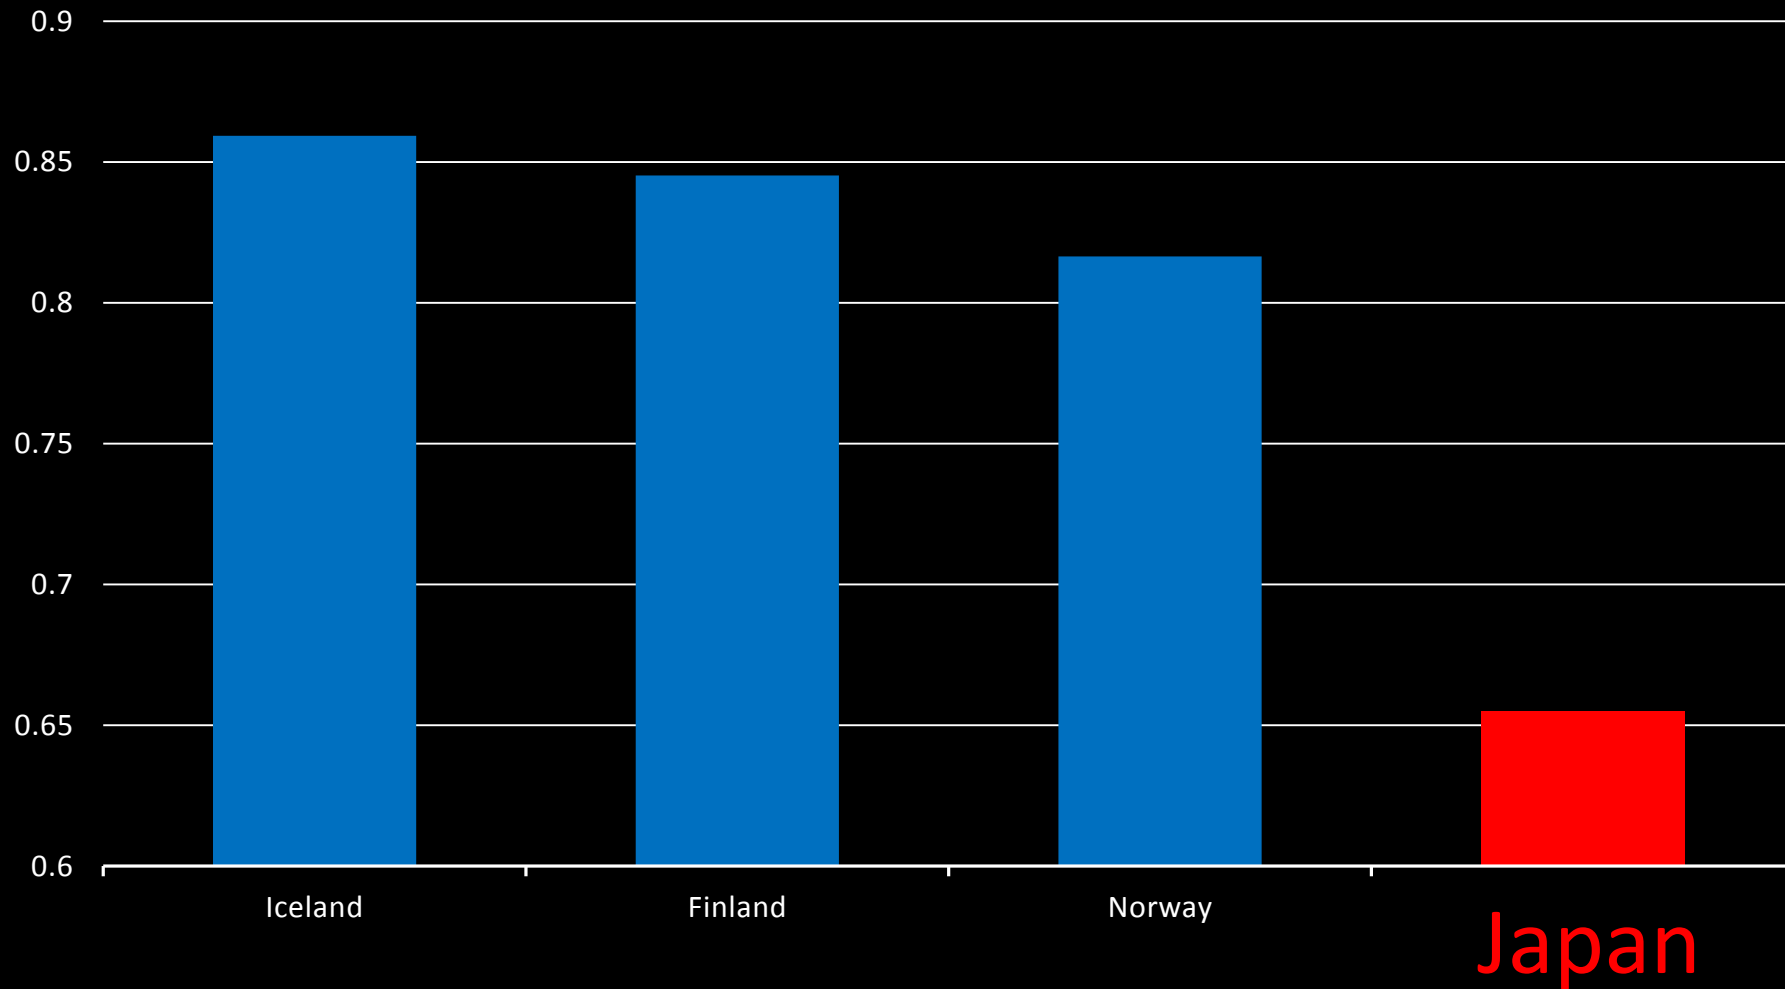

Are we equal?

Doshisha International High School

10th Grade

Shuga Ohashi, Kai Burkholder, Kentaro Johnson

Women

Men

Where does Japan rank in the GGGI (Global Gender Gap Index)?

- No.1. 1st
- No.2. 57th
- No.3. 116th

Global Gender Gap Index

Childcare Leave Period

Iceland : 9 months

Norway : 13 months

Japan : a year?

L **Lesbian**

G **Gay**

B **Bisexual**